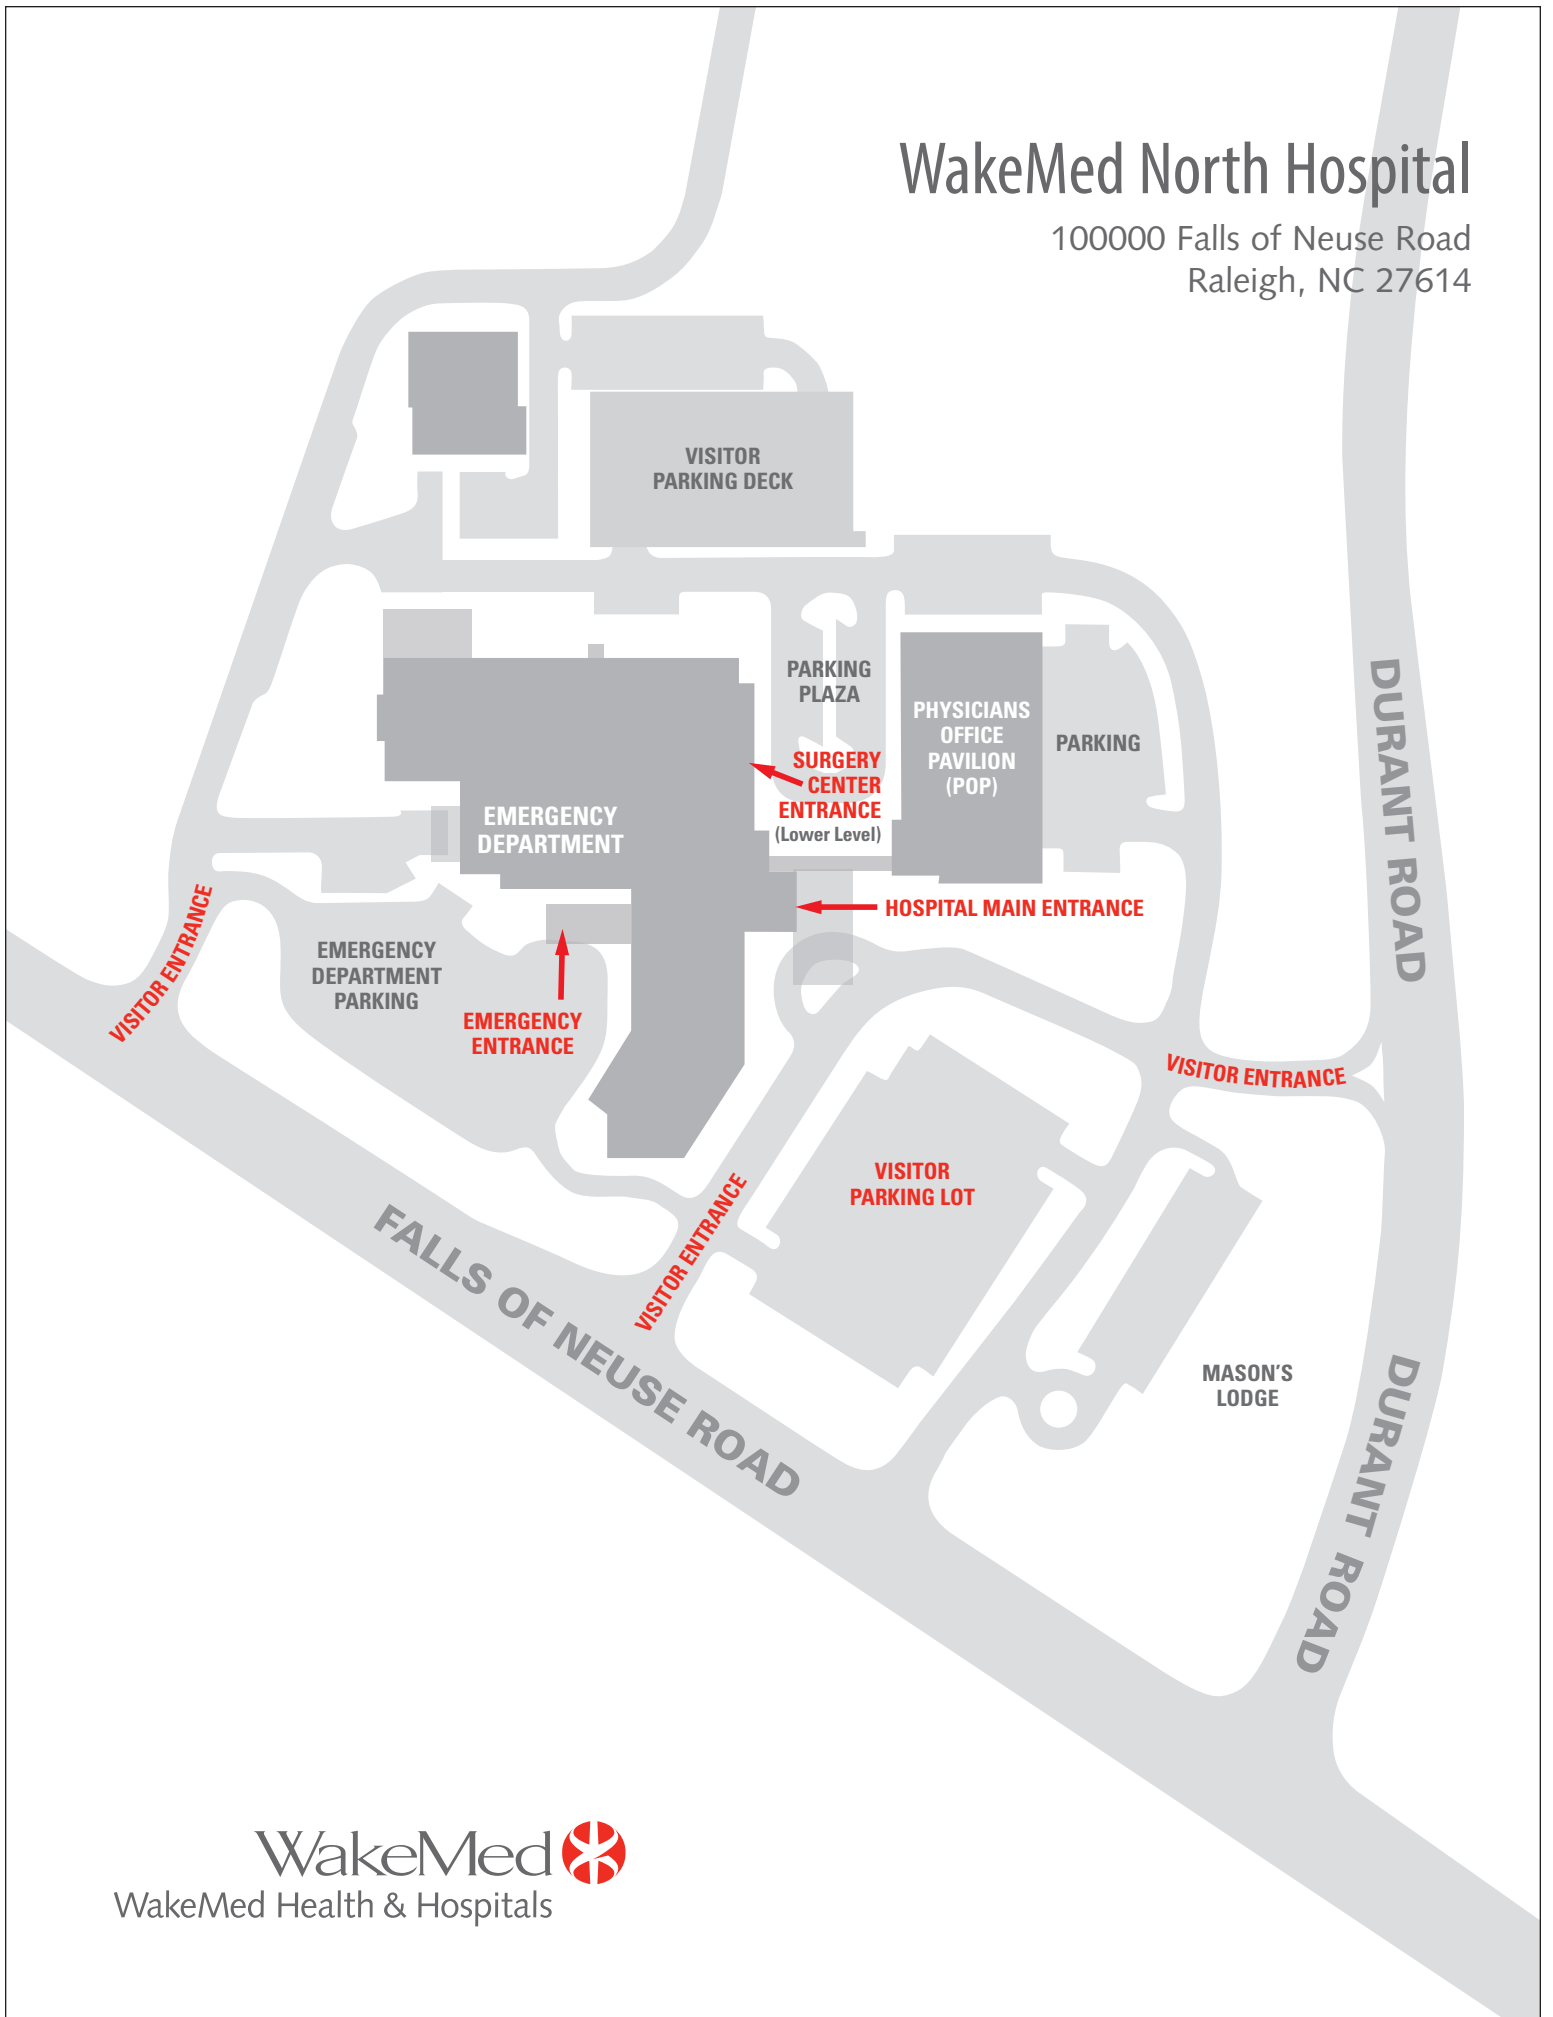

WakeMed North Hospital

100000 Falls of Neuse Road
Raleigh, NC 27614

WakeMed Health & Hospitals